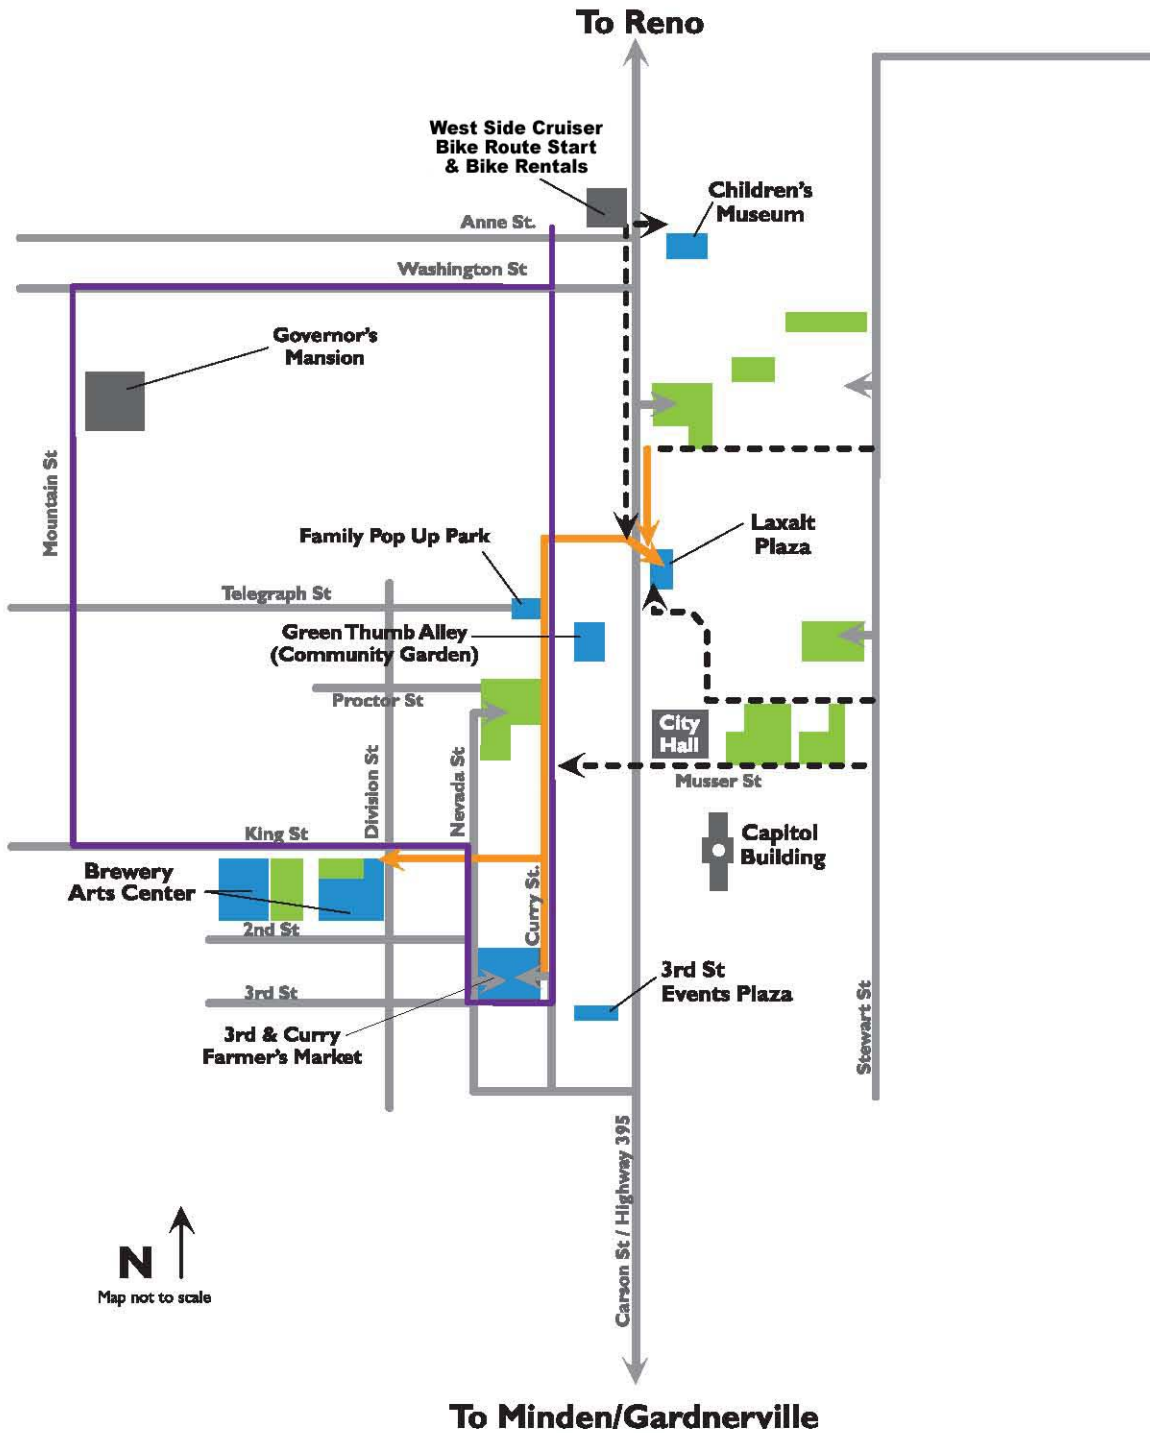

CARSON CITY DOWNTOWN 2008 VENUES & ROUTE MAP

ROUTE & VENUES

- | | |
|---|---|
| <ul style="list-style-type: none"> Vehicular Routes 2008 Curry Street Promenade Secondary Pedestrian Route West Side Cruiser Bike Route
• An easy 2.5 miles | <ul style="list-style-type: none"> Convenient Public Parking Locations <ul style="list-style-type: none"> • Additional public parking lots are available • Street parking also available throughout the district Venue Locations |
|---|---|